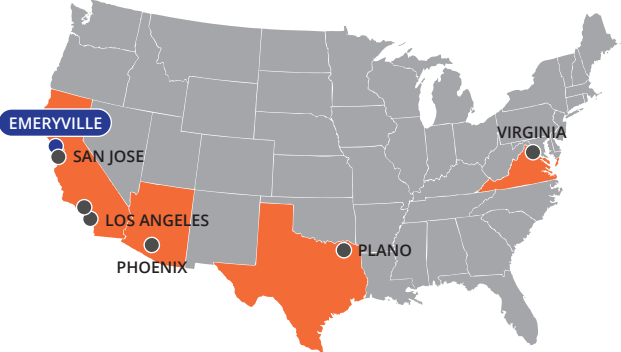

Emeryville (EMV1) DATA CENTER SPECIFICATIONS

Trusted Internet Infrastructure Guardians

☎ 888-365-COLO (2656)
🌐 www.evocative.com
✉ sales@evocative.com

Evocative's Enterprise grade data center located in Emeryville, California is a state-of-the-art facility built from the ground up to support your unique hosted and colocation IT needs. We deliver **best-in-class cloud-based services** with security and availability at their core. To that end, this data center is HIPAA, PCI DSS, SSAE 16, SOC 2 and ISAE 3402 certified, meeting rigorous security and protocol standards.

Evocative owns and operates secure, compliant, high availability data centers across the US.
We are the trusted guardians of our clients' Internet infrastructure.

SAN JOSE EMERYVILLE LOS ANGELES NORTH VIRGINIA PHOENIX PLANO